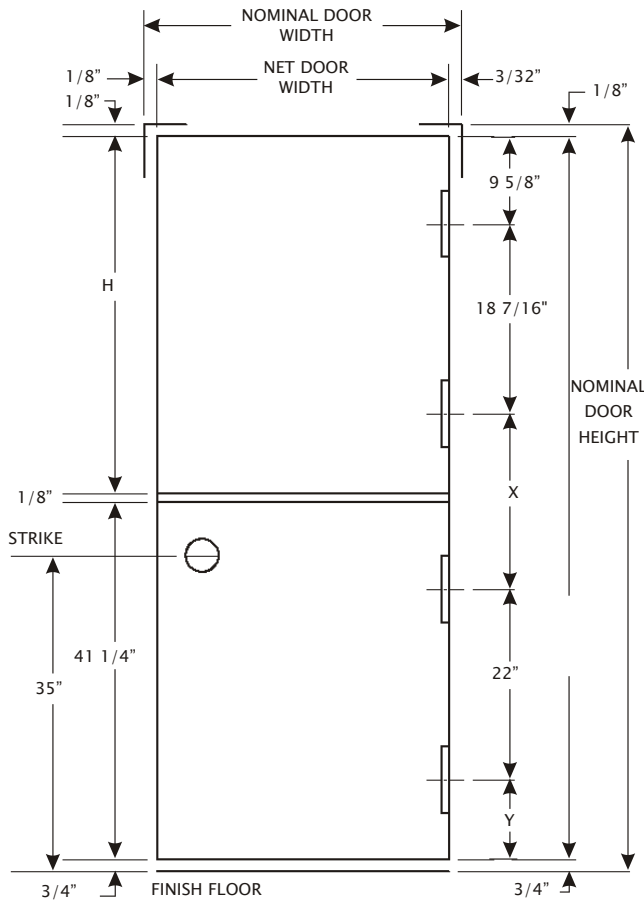

## DUTCH DOORS

"X" AND "H" VARY WITH DOOR HEIGHT

DOOR HEIGHT	H	X	Y
6'-8"	3'-1 7/8"	1'-7 7/16"	9 5/8"
7'-0"	3'-5 7/8"	1'-11 7/16"	9 5/8"
7'-2"	3'-7 7/8"	2'-1 7/16"	11 5/8"

Flat strip astragal A2 latching for top leaf.