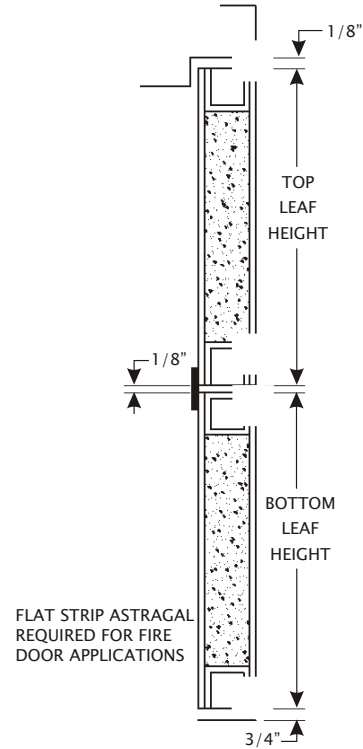

## DUTCH DOORS

"X" AND "H" VARY WITH DOOR HEIGHT

DOOR HEIGHT	H	X	Y
6'-8"	3'-1 7/8"	1'-7 7/16"	9 5/8"
7'-0"	3'-5 7/8"	1'-11 7/16"	9 5/8"
7'-2"	3'-7 7/8"	2'-1 7/16"	11 5/8"

Flat strip astragal A2 latching for top leaf.