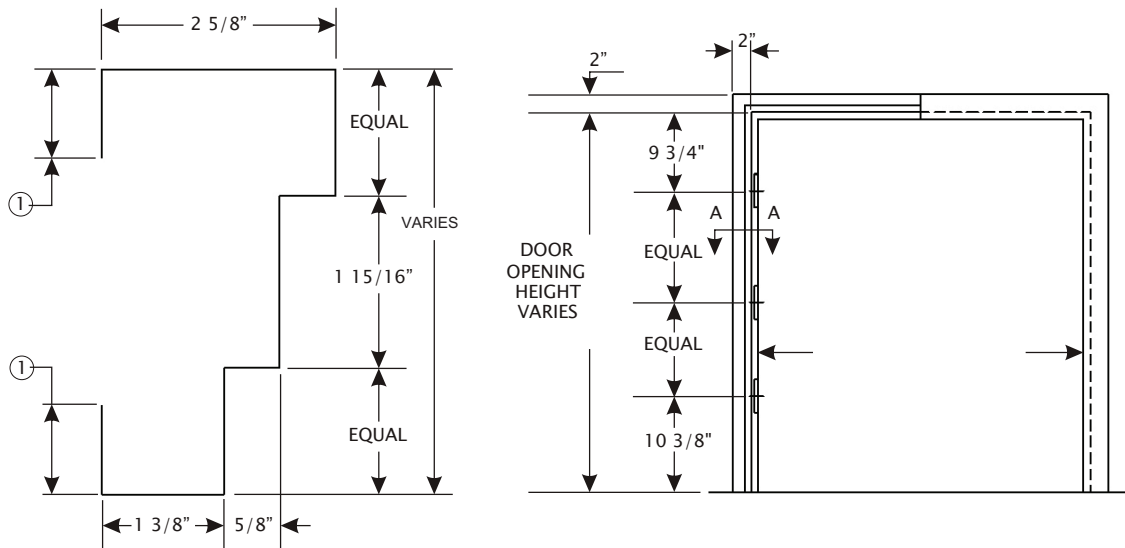

TECHNICAL DATA SHEET

F - 800 -01 DOUBLE EGRESS

SECTION A-A
JAMB & HEADER

① RETURNS 7/16" FOR 5-3/4"
1/2" ALL OTHERS

Issue Date: January 2006

REVISED : 02/01/2009